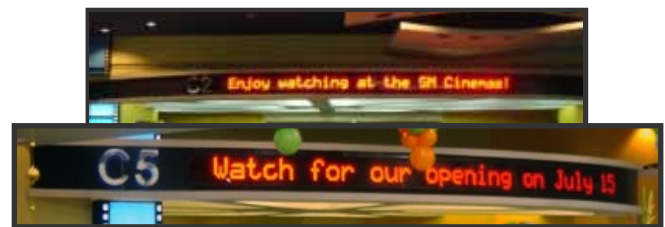

Curve (Convex)