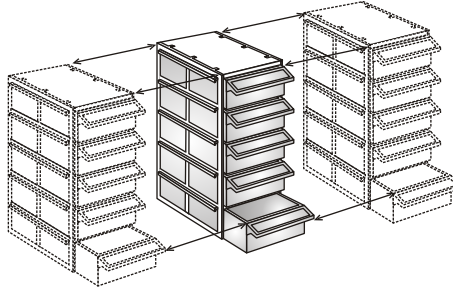

**MULTI
PURPOSE**

Alexan ORGANIZER & PLASTIC ENCLOSURES FOR YOUR PROJECTS!

ALEXAN ORGANIZER

Each drawer measures 2"(h) x 4"(w) x 8" (l) in. (External dimension), and can be subdivided so that each can have several compartments.

The overall size of one unit (5 drawers) is approximately 11-1/2"(h) x 8-5/8" (w) x 4-5/8" (l).

Six available colors GREEN, YELLOW, ORANGE, PINK, RED AND BLUE, also available transparent

HB 021

13.53cm x 7.55cm x 3.82cm external dimensions
13.07cm x 7.05cm x 3.32cm internal dimensions
w/4AA & 19V battery compartment

HB 051

15.5cm x 11.56cm x 4.56cm external dimensions
14-94cm x 10.61cm x 3.91cm internal dimensions
w/4AA battery compartment

HC 001

10cm x 6.3cm x 3cm external dimensions
9.6cm x 5.9cm x 2.6cm internal dimensions

HC 002

10cm x 6.3cm x 3cm external dimensions
9.6cm x 5.9cm x 2.6cm internal dimensions

HC841-01

20.1cm x 6.6cm x 15.9cm external dimensions
18.9cm x 5.8cm x 14.9cm internal dimensions

HC 872

17cm x 14.86cm x 5.47cm external dimensions
15.2cm x 14.24cm x 4.87cm internal dimensions