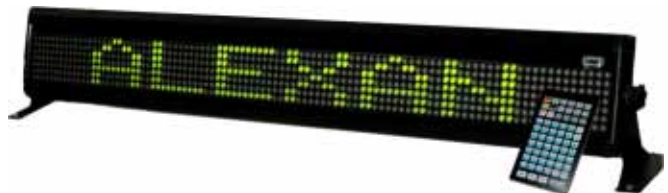

MOVING MESSAGE

Features

- **TRUE COLOR, CREATES BRIGHTER & MORE DISTINCTIVE MESSAGES**
- **LASER COMMAND KEYPAD. JUST POINT & CLICK, YOUR MESSAGE IS TRANSMITTED TO THE BOARD**
- **STORES UP TO 26 DIFFERENT MESSAGES AT ONE TIME**
- **QUICKLY LINKS ONE MESSAGE TO ANOTHER AT YOUR COMMAND TO CREATE MORE IMPACT**
- **16,000 CHARACTER MEMORY CAPACITY.**
- **SET TIMER CONTROL TO DISPLAY MESSAGES AT DIFFERENT TIMES AUTOMATICALLY**
- **PRE-PROGRAMMED & USER PROGRAMMABLE GRAPHICS**
- **DISPLAY "BIG" CHARACTERS & EUROPEAN LANGUAGES.**